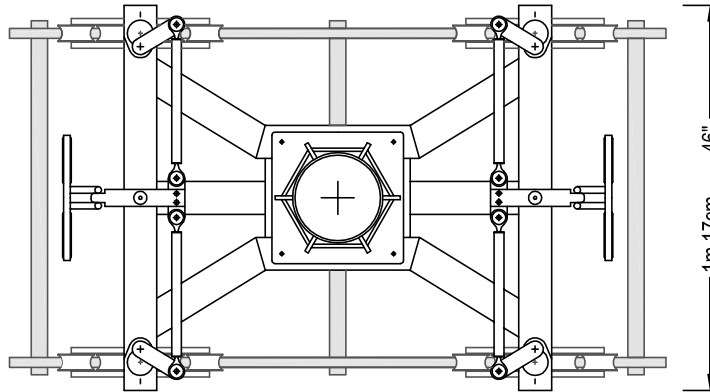

Iouma 2

DOLLY - PLAN VIEW OPTIONS

Standard configuration: Pneumatic Tyres with inside track wheels

Narrowest Mode when on track: Pneumatic Wheels and Axles Removed

Low Profile Narrow Hard Wheels (track wheels cannot be installed)