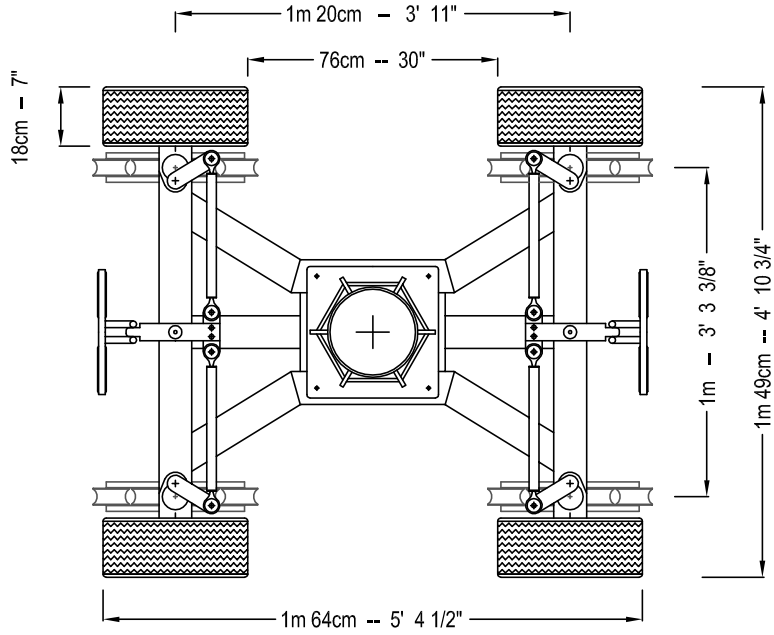

Iouma 2

DOLLY - PLAN VIEW OPTIONS

Standard configuration: Pneumatic Tyres with inside track wheels

Narrowest Mode when on track: Pneumatic Wheels and Axles Removed

Low Profile Narrow Hard Wheels (track wheels cannot be installed)