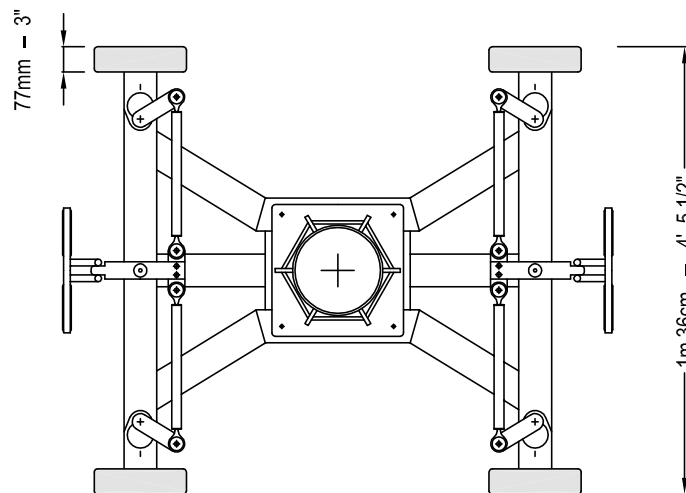

Iouma 2

DOLLY - PLAN VIEW OPTIONS

Standard configuration: Pneumatic Tyres with inside track wheels

Narrowest Mode when on track: Pneumatic Wheels and Axles Removed

Low Profile Narrow Hard Wheels (track wheels cannot be installed)